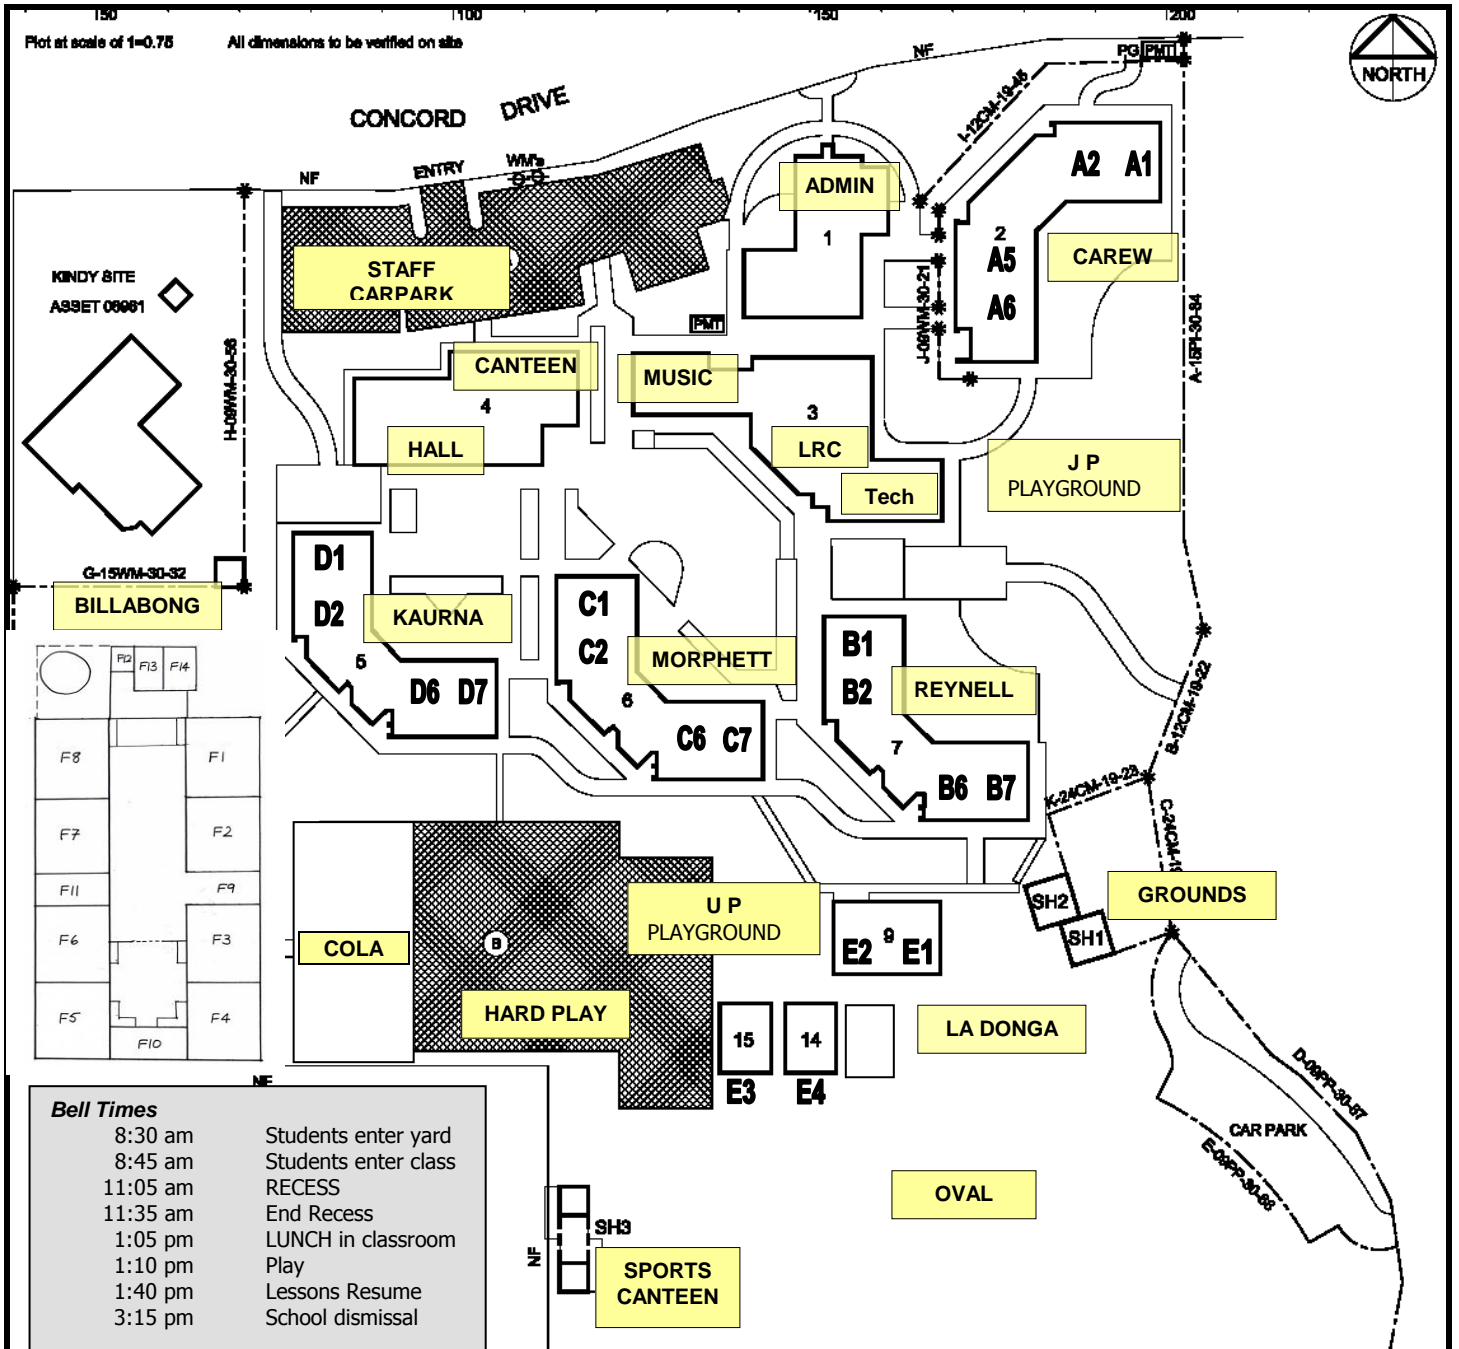

REYNELLA PRIMARY SCHOOL

2013

CAREW		MORPHETT		LA DONGA	
A1	Helen Kenyon / Denise Patterson	C1	Computer Room	E1	OSHC- 9 & Over Room
A2		C2	CPSW – Julie Mullins	E2	OSHC- 9 & Over Room
A3/4	OSHC	C6	Ann-Mari Turner	E3	Jenny Carlaw
A5		C7	Lyn Modistach / Michelle Napier	E4	Karen Thorburn / Kelly Wheaton
A6					